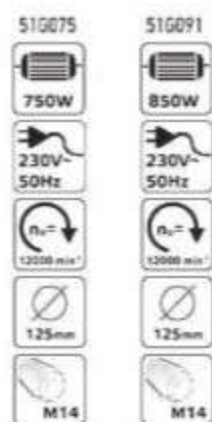

Brusilica ugaona

750W

850W

Ref.	P [W]	☒	EAN
51G075	750	0/6	5902062013590
51G091	850	0/6	5902062510969